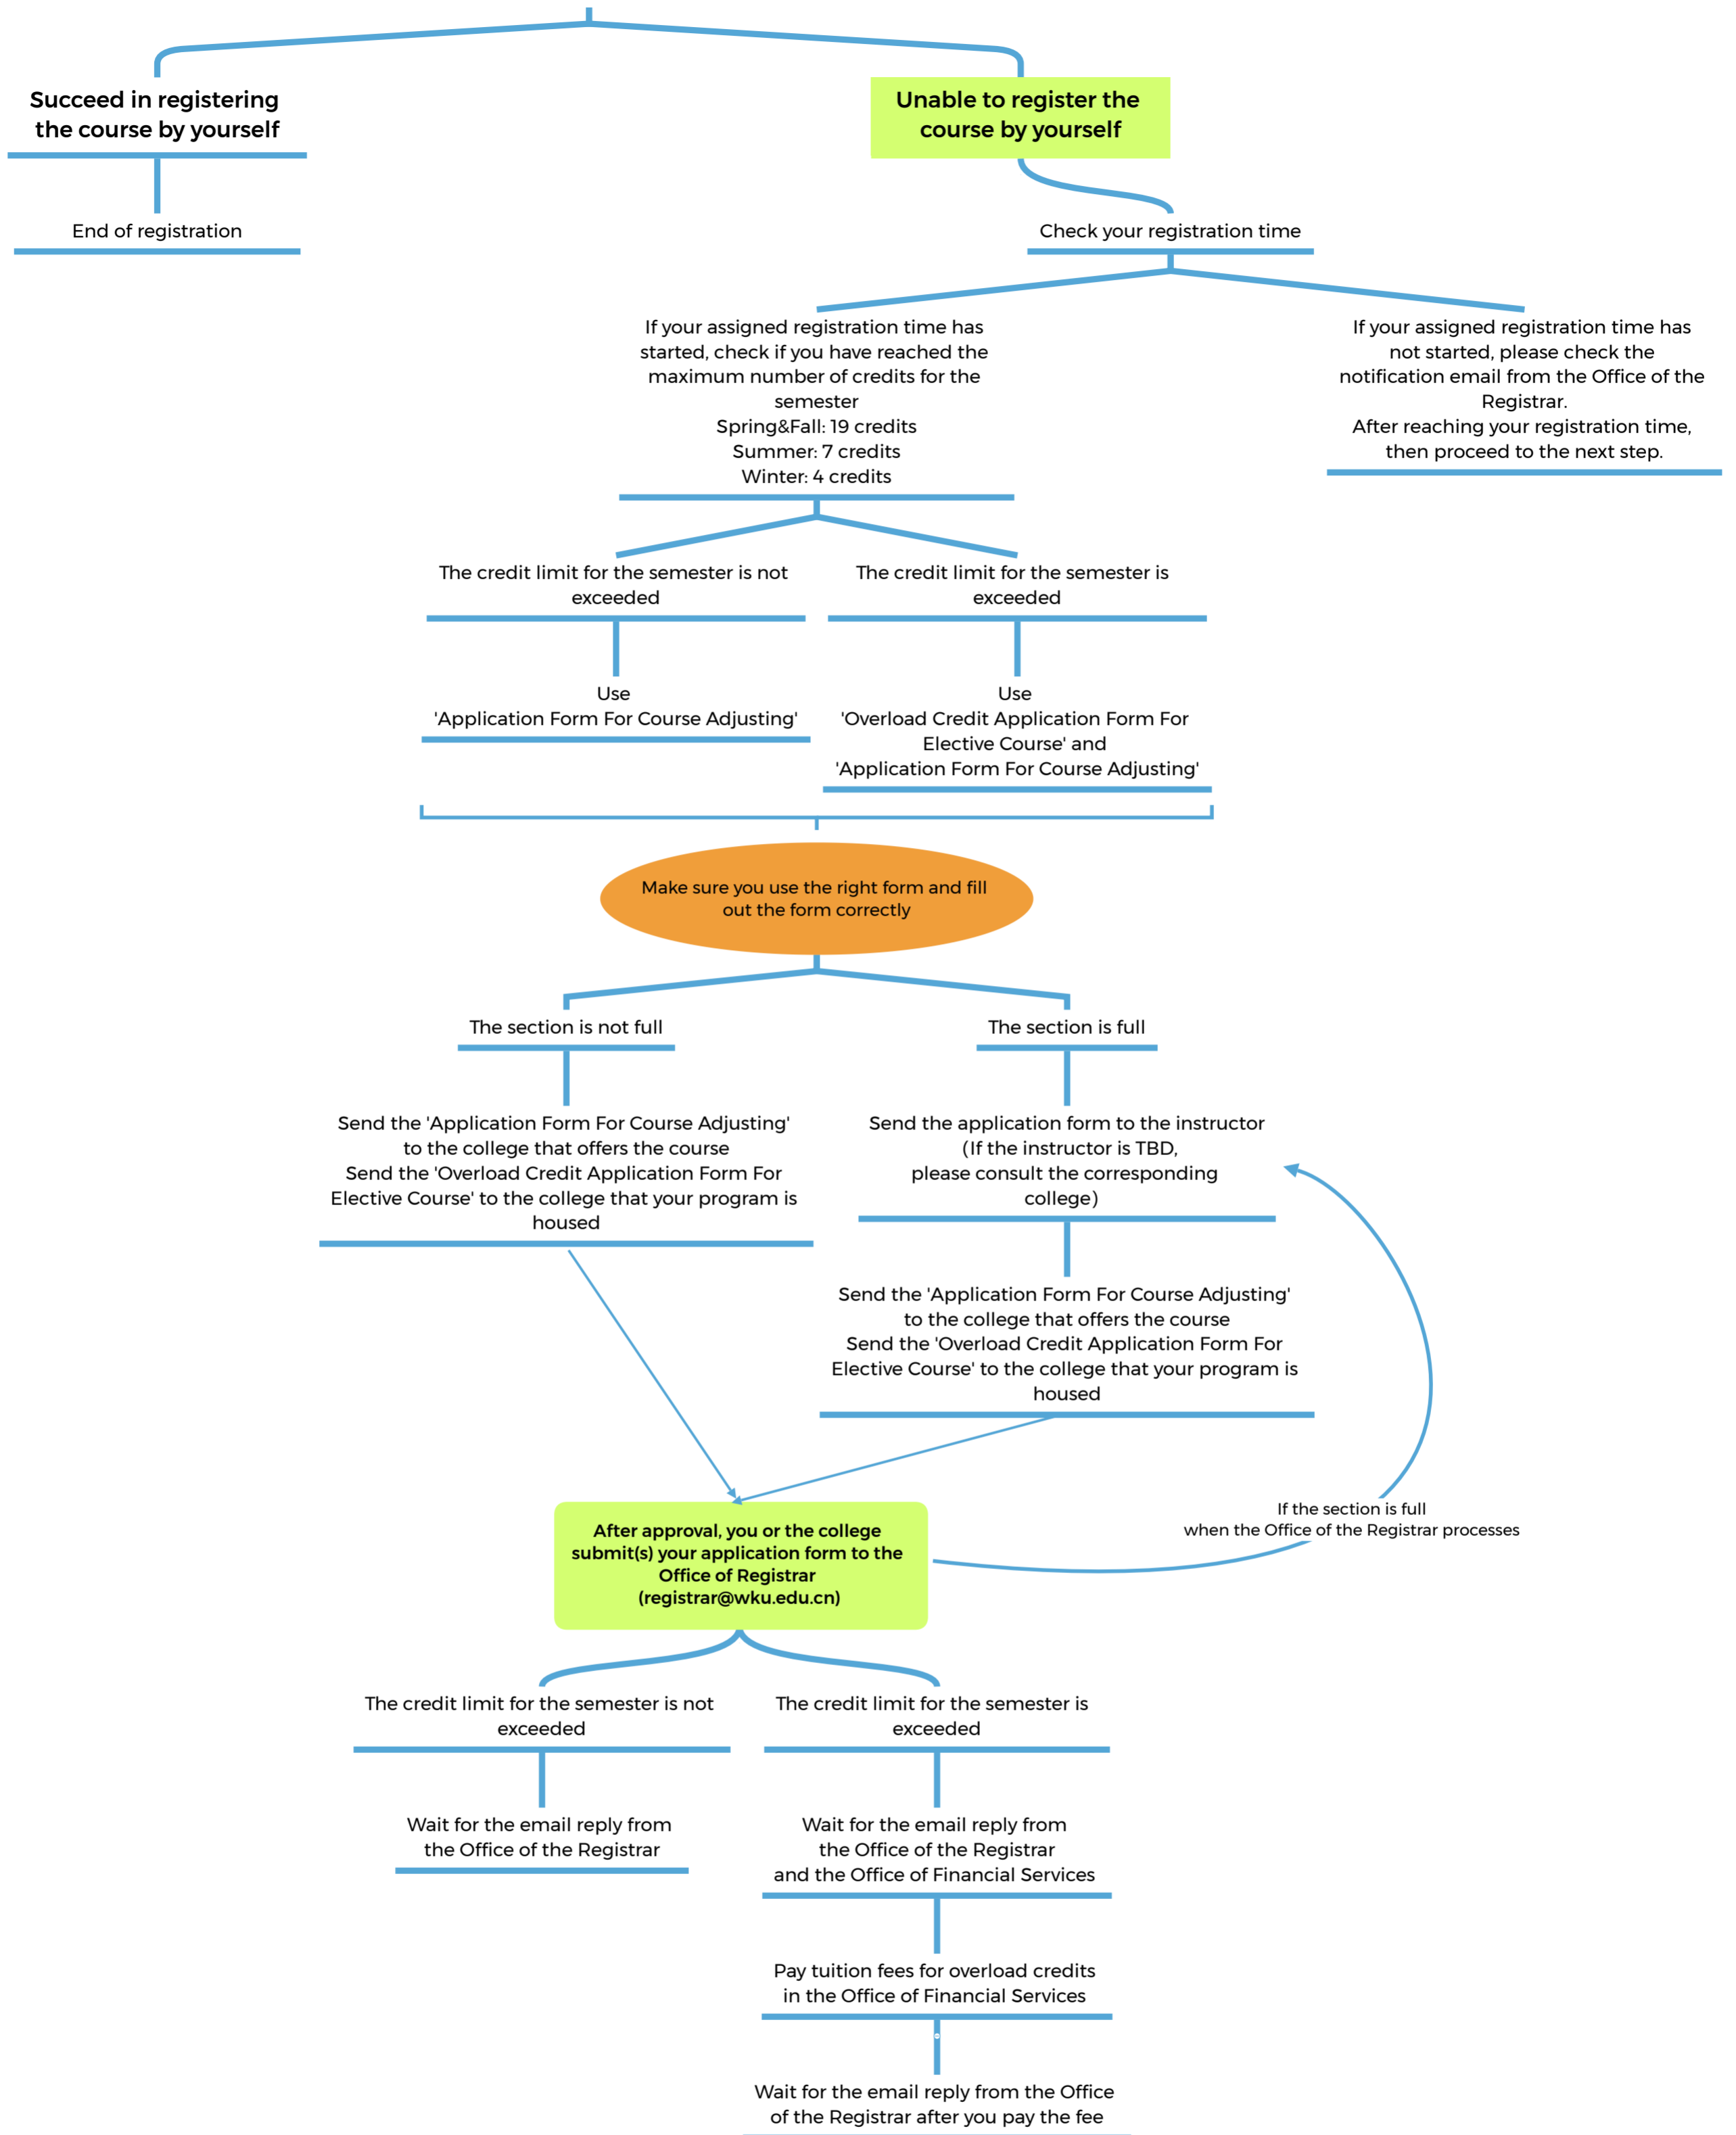

Course Registration

Location of Colleges:
 College of Business and Public Management - CPBM A509 (0577-55870085 / 0577-55870084 / 0577-55870097);
 College of Liberal Arts - GEH C313 (0577-55870064 / 0577-55870062 / 0577-55870072);
 College of Science and Technology - Computer science - GHKH C209 (0577-55870721);
 Other Majors - GEH B415 (0577-55870466);
 Michael Graves College of Architecture and Design - GHKH A215 (0577-55870190);
 Nathan Weiss Graduate College - GEH B305 (0577-55870063 / 0577-55870076).